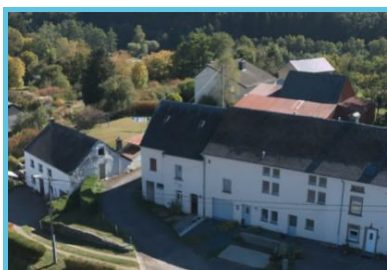

Aux Hirondelles: a countryside gîte in Radelange

Aux Hirondelles

Rue D'anlier 27
Martelange - 6630

Phone number (main contact): +32
63 60 04 73

Telephone de reservation: +32 63

60 04 73

<http://www.auxhirondelles.com>

Located in the Haute Sûre Forêt d'Anlier nature park (Province of Luxembourg), this former hay ban has been beautifully renovated into a countryside gîte for 9. The site will delight those looking for a peaceful stay and nature walks.

Description

- A single bed, 3 double beds, bunk beds
- Cot available on request
- Garden with a swing and slide
- Furnished terrace

Near the gîte