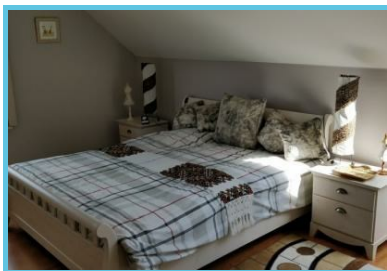

La Bastenière: a guesthouse Braine-le-Comte

La Bastenière

Chemin Des Carmes 1
Braine-le-comte - 7090

Phone number (main contact): +32
67 55 42 79

Telephone de reservation: +32 67

55 42 79

<http://www.labasteniere.be>

La Bastenière is a delightful countryside guesthouse for 4 in the Province of Hainaut.

Description

- 4 comfortable double bedrooms
- Breakfast featuring terroir and farm products included
- Table d'hôtes option

Near the gîte

- [Ronquières inclined plane](#)