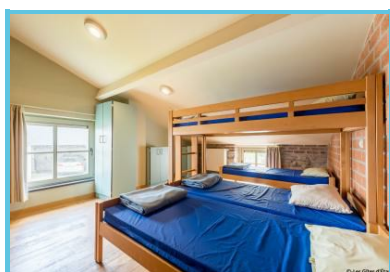

Gîtes Kaleo: La Petite Maison et La Ruche in Arbrefontaine

Kaleo ASBL

Les Marottes 48
Lierneux - 4990

Phone number (main contact): +32 2 209 03 00

Telephone de reservation: +32 2 209 03 00

<https://www.kaleo-asbl.be/fr/>

This gîte, set in a stone house located between Vielsam and Lierneux, will prove the perfect place to relax and enjoy nature walks and activities in Ardenne.

Description

- 3 bedrooms
- 4 showers
- Refectory
- Living room
- BBQ
- Garden
- WIFI

Larger groups can also book [« Ecole »](#) for an extra 53 beds.

Kaleo

Previously known as Gîtes d'Etape, Kaleo is a Youth and Social Tourism organisation wishing to promote tourism for all through a network of lodgings, nature themed activities, a respect for environment and local cultural heritage.