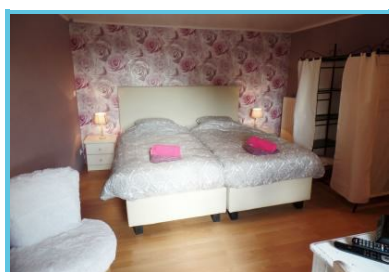

Chambre d'hôtes à la Ferme de la Galoperie à Aublain

la Ferme de la Galoperie

Rue De La Galoperie 56

Aublain - 5660

Phone number (main contact): +32
60 34 71 34

Telephone de reservation: +32 60

34 71 34

<http://www.fermedelagaloperie.be>

**La Ferme de la Galoperie, located in the countryside, offers
a [#link[node|12314|large gîte (for up to 20 guests)]](#) and a B&B
room in Aublain.**

Description of the room

- Double bed
- Bathroom (with an Italian shower)
- Access to a private terrace, a garden planted with flowers
- Parking
- Table d'hôtes option with dishes inspired by the region