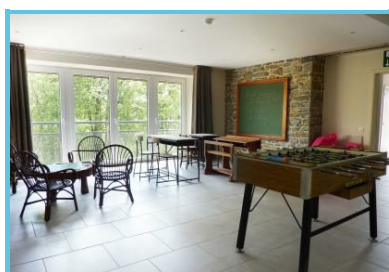

Gîte à la Ferme de Choquenée le Trianon à Conneux, 23 p.

Gîte à la ferme de Choquenée Le Trianon

Rue De Conneux 33
Ciney - 5590

Phone number (main contact): +32 83 21 12
10
Telephone de reservation: +32(0)474 21 37
38

[https://www.gitesdechoquenee.be/new-](https://www.gitesdechoquenee.be/new-website/)

website/

Le Trianon is a spacious gîte, nestled in the *Ferme de Choquenée (Conneux)*. The site, Access-i certified, can host up to 23 guests.

The gîte, a former staging-post a few kilometres only from Ciney, was beautifully renovated and the noble materials of the building associated with modern comfort to delight its guests. Set on 3 levels, fully equipped, its proves perfect for family and friends reunions or event company meetings.

A fantastic gîte set in a farm

Le Trianon was awarded 4 épis for its quality. The site features 10 bedrooms, 9 bathrooms (with showers), lounge, dining room, laundry room, large parking, indoors and outdoors games, BBQ and fitness areas.

Spacious meeting rooms with screens and video projectors will prove perfect for meetings and professional events.

The gîte also has several terraces, as well as a garden with a lawn.

Meant for groups, the gîte, of course, has a fully equipped kitchen, several fridges. The dining room can sit up to 30 persons.

The lift goes to all 3 floors.

The site was awarded the Bébé tendresse certification, making it perfect for new parents.