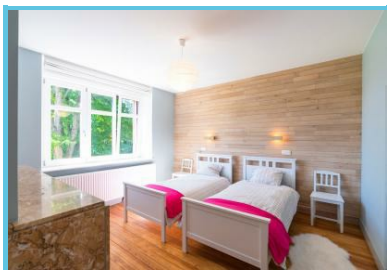

La Cholette: a countryside gîte in Meix-devant-Virton

P. Lemaire

Rue Firmin Lepage 5
Meix-devant-virton - 6769

Phone number (main contact): +32 472 63 16 71
Telephone de reservation: +32 472 63 16 71

<http://www.welgaume.com>

This charming 1930s villa was beautifully renovated with ecology in mind. This stunning countryside house and its fenced park are sure to steal your heart with its flower beds, its south-oriented terrace overlooking the Meuse valleys and hills, all the way to the French border.

A comfortable gîte

Ground floor

- Kitchen
- Dining room
- Lounge with TV and sofa bed for 2
- Small lounge with a chimney
- Toilets

Upper floors

- 3 double bedrooms
- A bathroom with both bath and shower
- Toilets