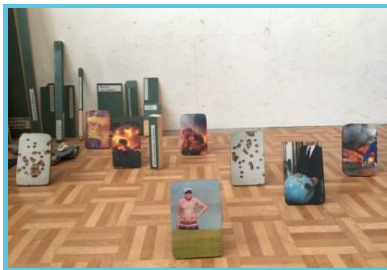

Art au centre | Artists invest Liege's shop windows this summer

Event planned for the month of June 2021

Sabrina Montiel

Liège - 4000

Phone number (main contact): +32
4 222 22 42

<http://www.artaucentre.be/>

The Art au centre initiative gives 27 contemporary artists the chance to present their work (painting, sculpture, performance, photography, video...) in Liège's shop windows.

Free leaflet detailing the trail and the artworks can be found at the Galeries Saint-Lambert, Guillemins railway station and La Boverie Museum, or simply [downloaded here](#)..