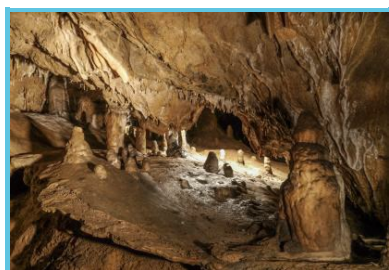

Découvertes de Comblain | Exceptional natural sites

Bernard Jacqmin

Place Leblanc 7
Comblain-au-pont - 4170

Phone number (main contact): +32 4 369 26 44

<http://www.maisondesdecouvertes.be/decouvertes/>

The information contained herein is provided as a guide only.

We recommend that you check with the local supplier before you leave.

Website editor

Michel VANKEERBERGHEN, Wallonia Belgium Tourism Chief Executive Officer (WBT asbl).

© Wallonia Belgium Tourism (WBT asbl). Avenue Comte de Smet de Nayer 14 . 5000
Namur. Belgium + 32 (0)81 84 41 00 walloniabelgiumtourism.co.uk info@wbtourisme.be

The information contained in this document is provided and has been compiled very carefully by Wallonia Belgium Tourism (WBT NPO). The editor cannot be held responsible for possible changes that could have occurred between the collection of data and their presence in this document.

Unless otherwise specified, the information you find in this document belongs to Wallonia Belgium Tourism (WBT NPO).

Any use or reproduction of the information require a prior written permission

Wallonia Belgium Tourism (WBT NPO) reserves all intellectual property rights in this document